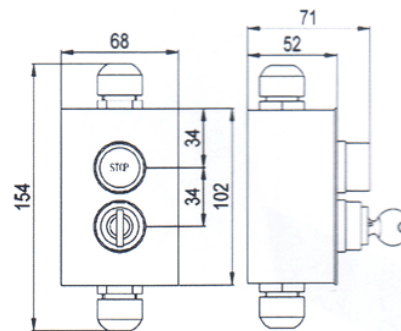

Switches

25.4mm = 1inch  
mm — millimeter

Part No.: Q0951J5

measure: mm

Switches

Part No.: Q0903J5

measure: mm

25.4mm = 1inch  
mm — millimeter

Part No.: Q0931J5

measure: mm

Part No.: Q0932J5

measure: mm

Part No.: Q0935J5

measure: mm

Part No.: Q0934J5

measure: mm

Part No.: Q0943J5

measure: mm

Switches

25.4mm = 1inch  
mm — millimeter

Part No.: Q0946J5

measure: mm

Part No.: Q0947J5

measure: mm

Part No.: Q0926J5

measure: mm

Part No.: Q0927J5

measure: mm

Switches

25.4mm = 1inch  
mm — millimeter

Part No.: Q0928J5

measure: mm