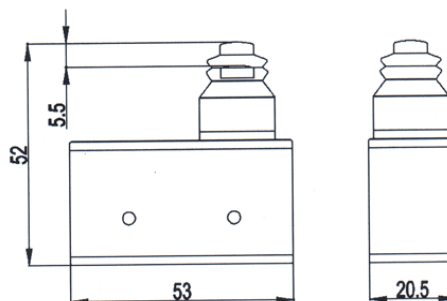

Switches

25.4mm = 1inch  
mm — millimeter

Part No.: Q0951J5

measure: mm

Switches

Part No.: Q0903J5

measure: mm

25.4mm = 1inch  
mm — millimeter

Part No.: Q0943J5

measure: mm

Switches

25.4mm = 1inch  
mm — millimeter

Part No.: Q0946J5

measure: mm

Part No.: Q0947J5

measure: mm

Part No.: Q0926J5

measure: mm

Part No.: Q0927J5

measure: mm

Switches

25.4mm = 1inch  
mm — millimeter

Part No.: Q0928J5

measure: mm

Part No.: Q0929J5

measure: mm

Part No.: Q0930J5

measure: mm

Switches

25.4mm = 1inch  
mm — millimeter