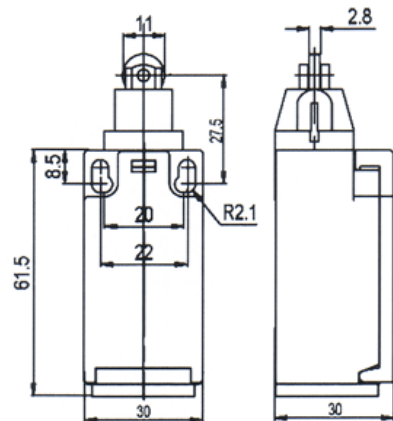

Part No.: Q0909J5

measure: mm

Part No.: Q0910J5

measure: mm

Part No.: Q0911J5

measure: mm

Switches

25.4mm = 1inch  
mm — millimeter

Switches

25.4mm = 1inch  
mm — millimeter

Part No.: Q0915J5

measure: mm

Part No.: Q0916J5

measure: mm

Part No.: Q0918J5

measure: mm

Switches

25.4mm = 1inch  
mm — millimeter

Part No.: Q0951J5

measure: mm

Switches

Part No.: Q0903J5

measure: mm

25.4mm = 1inch  
mm — millimeter

Part No.: Q0943J5

measure: mm

Switches

25.4mm = 1inch  
mm — millimeter

Part No.: Q0946J5

measure: mm

Part No.: Q0947J5

measure: mm