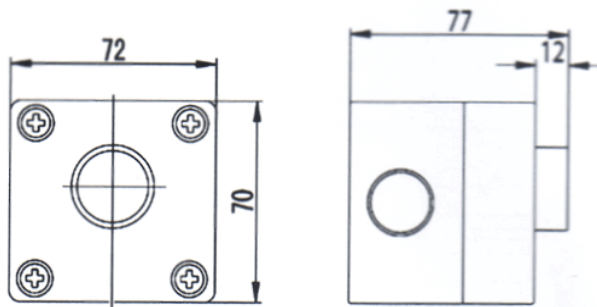

Switches

25.4mm = 1inch  
mm — millimeter

Part No.: Q0951J5

measure: mm

Switches

Part No.: Q0903J5

measure: mm

25.4mm = 1inch  
mm — millimeter

Part No.: Q0931J5

measure: mm

Part No.: Q0932J5

measure: mm

Part No.: Q0935J5

measure: mm

Part No.: Q0934J5

measure: mm

Part No.: Q0943J5

measure: mm

Switches

25.4mm = 1inch  
mm — millimeter

Part No.: Q0946J5

measure: mm

Part No.: Q0947J5

measure: mm

Part No.: Q0926J5

measure: mm

Part No.: Q0927J5

measure: mm

Switches

25.4mm = 1inch  
mm — millimeter

Part No.: Q0928J5

measure: mm