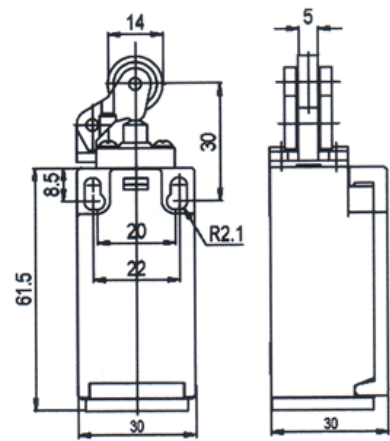

Part No.: Q0909J5

measure: mm

Part No.: Q0910J5

measure: mm

Part No.: Q0911J5

measure: mm

Switches

25.4mm = 1inch  
mm — millimeter

Switches

25.4mm = 1inch  
mm — millimeter

Part No.: Q0915J5

measure: mm

Part No.: Q0916J5

measure: mm

Part No.: Q0918J5

measure: mm

Switches

25.4mm = 1inch  
mm — millimeter

Part No.: Q0951J5

measure: mm

Switches

Part No.: Q0903J5

measure: mm

25.4mm = 1inch  
mm — millimeter

Part No.: Q0943J5

measure: mm

Switches

25.4mm = 1inch  
mm — millimeter

Part No.: Q0946J5

measure: mm

Part No.: Q0947J5

measure: mm