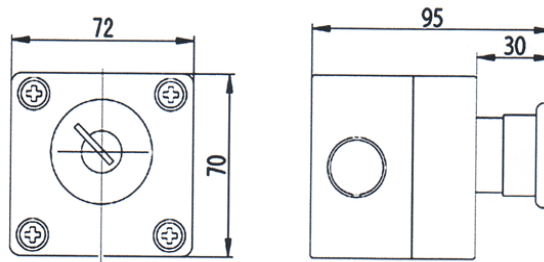

Switches

25.4mm = 1inch  
mm — millimeter

Part No.: Q0951J5

measure: mm

Switches

Part No.: Q0903J5

measure: mm

25.4mm = 1inch  
mm — millimeter

Part No.: Q0931J5

measure: mm

Part No.: Q0932J5

measure: mm

Part No.: Q0935J5

measure: mm

Part No.: Q0934J5

measure: mm

Part No.: Q0943J5

measure: mm

Switches

25.4mm = 1inch  
mm — millimeter

Part No.: Q0946J5

measure: mm

Part No.: Q0947J5

measure: mm

Part No.: Q0926J5

measure: mm

Part No.: Q0927J5

measure: mm

Switches

25.4mm = 1inch  
mm — millimeter

Part No.: Q0928J5

measure: mm