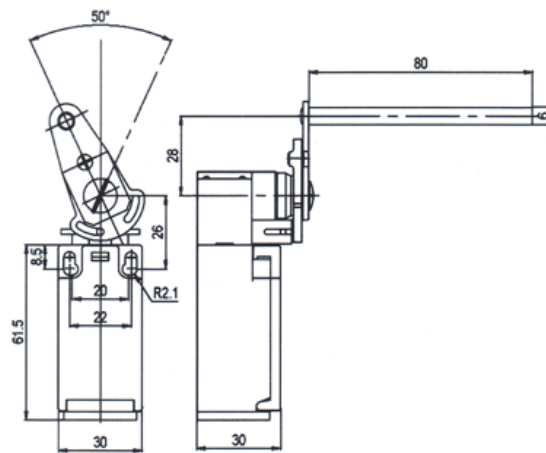

Part No.: Q0909J5

measure: mm

Part No.: Q0910J5

measure: mm

Part No.: Q0911J5

measure: mm

Switches

25.4mm = 1inch  
mm — millimeter

Switches

25.4mm = 1inch  
mm — millimeter

Part No.: Q0915J5

measure: mm

Part No.: Q0916J5

measure: mm

Part No.: Q0918J5

measure: mm

Switches

25.4mm = 1inch  
mm — millimeter

Part No.: Q0951J5

measure: mm

Switches

Part No.: Q0903J5

measure: mm

25.4mm = 1inch  
mm — millimeter

Part No.: Q0943J5

measure: mm

Switches

25.4mm = 1inch  
mm — millimeter

Part No.: Q0946J5

measure: mm

Part No.: Q0947J5

measure: mm