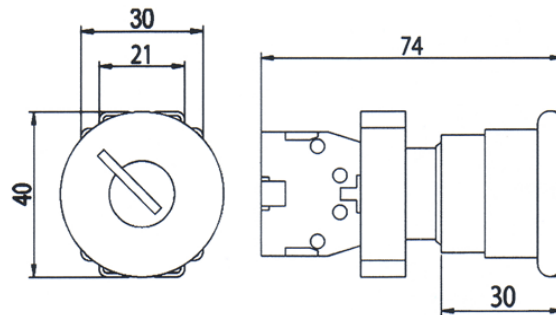

Switches

25.4mm = 1inch
mm — millimeter