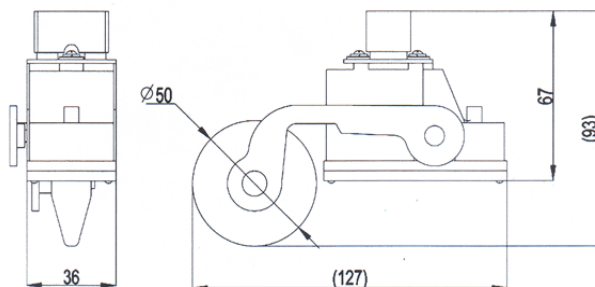

Switches

25.4mm = 1inch  
mm — millimeter

Part No.: Q0951J5

measure: mm

Switches

Part No.: Q0903J5

measure: mm

25.4mm = 1inch  
mm — millimeter

Part No.: Q0943J5

measure: mm

Switches

25.4mm = 1inch  
mm — millimeter

Part No.: Q0946J5

measure: mm

Part No.: Q0947J5

measure: mm

Part No.: Q0926J5

measure: mm

Part No.: Q0927J5

measure: mm

Switches

25.4mm = 1inch  
mm — millimeter

Part No.: Q0928J5

measure: mm

Part No.: Q0929J5

measure: mm

Part No.: Q0930J5

measure: mm

Switches

25.4mm = 1inch  
mm — millimeter