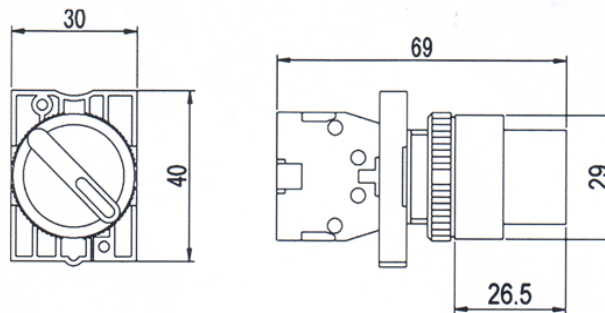

Switches

25.4mm = 1inch  
mm — millimeter

Part No.: Q0915J5

measure: mm

Part No.: Q0916J5

measure: mm

Part No.: Q0918J5

measure: mm

Switches

25.4mm = 1inch  
mm — millimeter

Part No.: Q0951J5

measure: mm

Switches

Part No.: Q0903J5

measure: mm

25.4mm = 1inch  
mm — millimeter

Part No.: Q0904J5

measure: mm

Part No.: Q0906J5

measure: mm

Part No.: Q0907J5

measure: mm

Part No.: Q0908J5

measure: mm

Part No.: Q0943J5

measure: mm

Switches

25.4mm = 1inch  
mm — millimeter

Part No.: Q0946J5

measure: mm

Part No.: Q0947J5

measure: mm