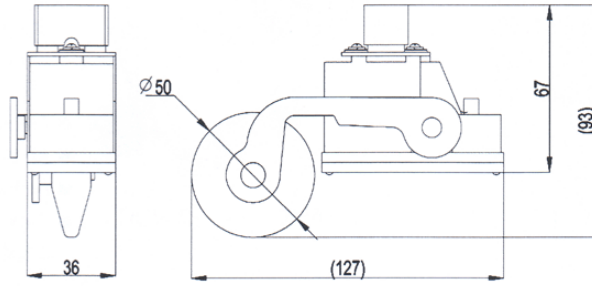

Switches

25.4mm = 1inch  
mm — millimeter

Part No.: Q0951J5

measure: mm

Switches

Part No.: Q0903J5

measure: mm

25.4mm = 1inch  
mm — millimeter

Part No.: Q0943J5

measure: mm

Switches

25.4mm = 1inch  
mm — millimeter

Part No.: Q0946J5

measure: mm

Part No.: Q0947J5

measure: mm

Part No.: Q0926J5

measure: mm

Part No.: Q0927J5

measure: mm

Switches

25.4mm = 1inch  
mm — millimeter

Part No.: Q0928J5

measure: mm

Part No.: Q0929J5

measure: mm

Part No.: Q0930J5

measure: mm

Switches

25.4mm = 1inch  
mm — millimeter