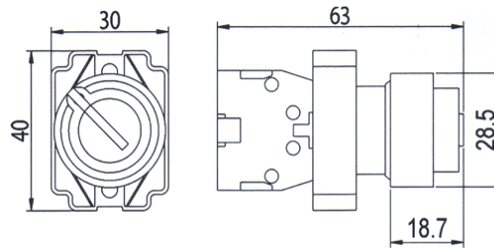

Switches

25.4mm = 1inch  
mm — millimeter

Part No.: Q0915J5

measure: mm

Part No.: Q0916J5

measure: mm

Part No.: Q0918J5

measure: mm

Switches

25.4mm = 1inch  
mm — millimeter

Part No.: Q0951J5

measure: mm

Switches

Part No.: Q0903J5

measure: mm

25.4mm = 1inch  
mm — millimeter

Part No.: Q0904J5

measure: mm

Part No.: Q0906J5

measure: mm

Part No.: Q0907J5

measure: mm

Part No.: Q0908J5

measure: mm

Part No.: Q0943J5

measure: mm

Switches

25.4mm = 1inch  
mm — millimeter

Part No.: Q0946J5

measure: mm

Part No.: Q0947J5

measure: mm