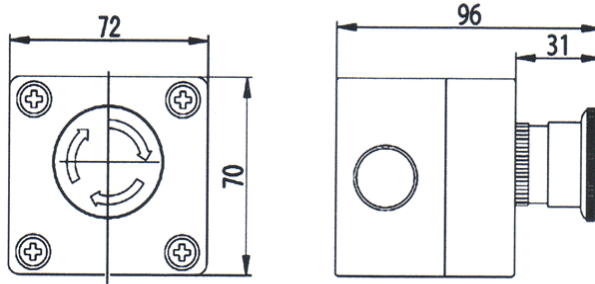

Switches

25.4mm = 1inch  
mm — millimeter

Part No.: Q0951J5

measure: mm

Switches

Part No.: Q0903J5

measure: mm

25.4mm = 1inch  
mm — millimeter

Part No.: Q0943J5

measure: mm

Switches

25.4mm = 1inch  
mm — millimeter

Part No.: Q0946J5

measure: mm

Part No.: Q0947J5

measure: mm

Part No.: Q0926J5

measure: mm

Part No.: Q0927J5

measure: mm

Switches

25.4mm = 1inch  
mm — millimeter

Part No.: Q0928J5

measure: mm

Part No.: Q0929J5

measure: mm

Part No.: Q0930J5

measure: mm

Switches

25.4mm = 1inch  
mm — millimeter