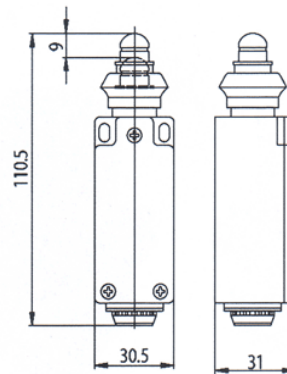

Switches

25.4mm = 1inch  
mm — millimeter

Part No.: Q0951J5

measure: mm

Switches

Part No.: Q0903J5

measure: mm

25.4mm = 1inch  
mm — millimeter

Part No.: Q0943J5

measure: mm

Switches

25.4mm = 1inch  
mm — millimeter

Part No.: Q0946J5

measure: mm

Part No.: Q0947J5

measure: mm

Part No.: Q0926J5

measure: mm

Part No.: Q0927J5

measure: mm

Switches

25.4mm = 1inch  
mm — millimeter

Part No.: Q0928J5

measure: mm

Part No.: Q0929J5

measure: mm

Part No.: Q0930J5

measure: mm

Switches

25.4mm = 1inch  
mm — millimeter