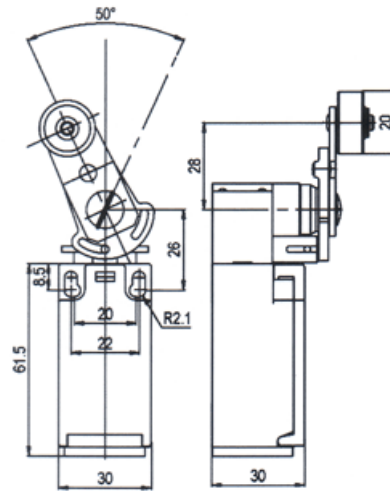

Part No.: Q0909J5

measure: mm

Part No.: Q0910J5

measure: mm

Part No.: Q0911J5

measure: mm

Switches

25.4mm = 1inch  
mm — millimeter

Switches

25.4mm = 1inch  
mm — millimeter

Part No.: Q0915J5

measure: mm

Part No.: Q0916J5

measure: mm

Part No.: Q0918J5

measure: mm

Switches

25.4mm = 1inch  
mm — millimeter

Part No.: Q0951J5

measure: mm

Switches

Part No.: Q0903J5

measure: mm

25.4mm = 1inch  
mm — millimeter

Part No.: Q0943J5

measure: mm

Switches

25.4mm = 1inch  
mm — millimeter

Part No.: Q0946J5

measure: mm

Part No.: Q0947J5

measure: mm