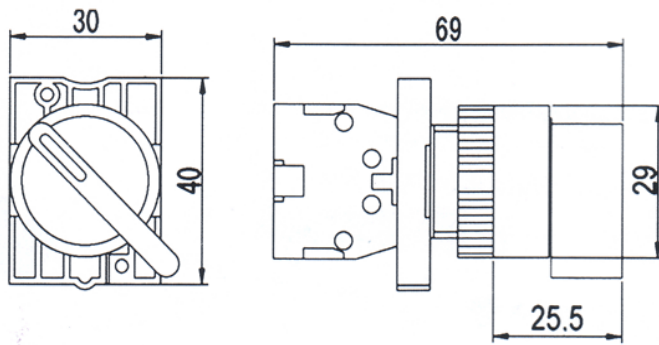

Part No.: Q0909J5

measure: mm

Part No.: Q0910J5

measure: mm

Part No.: Q0911J5

measure: mm

Switches

25.4mm = 1inch  
mm — millimeter

Switches

25.4mm = 1inch  
mm — millimeter

Part No.: Q0915J5

measure: mm

Part No.: Q0916J5

measure: mm

Part No.: Q0918J5

measure: mm

Switches

25.4mm = 1inch  
mm — millimeter

Part No.: Q0951J5

measure: mm

Switches

Part No.: Q0903J5

measure: mm

25.4mm = 1inch  
mm — millimeter

Part No.: Q0943J5

measure: mm

Switches

25.4mm = 1inch  
mm — millimeter

Part No.: Q0946J5

measure: mm

Part No.: Q0947J5

measure: mm