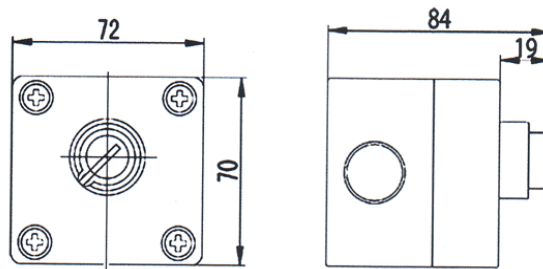

Part No.: Q0931J5

measure: mm

Part No.: Q0932J5

measure: mm

Part No.: Q0935J5

measure: mm

Part No.: Q0934J5

measure: mm

Part No.: Q0943J5

measure: mm

Switches

25.4mm = 1inch  
mm — millimeter

Part No.: Q0946J5

measure: mm

Part No.: Q0947J5

measure: mm

Part No.: Q0926J5

measure: mm

Part No.: Q0927J5

measure: mm

Switches

25.4mm = 1inch  
mm — millimeter

Part No.: Q0928J5

measure: mm

Part No.: Q0929J5

measure: mm

Part No.: Q0930J5

measure: mm

Switches

25.4mm = 1inch  
mm — millimeter