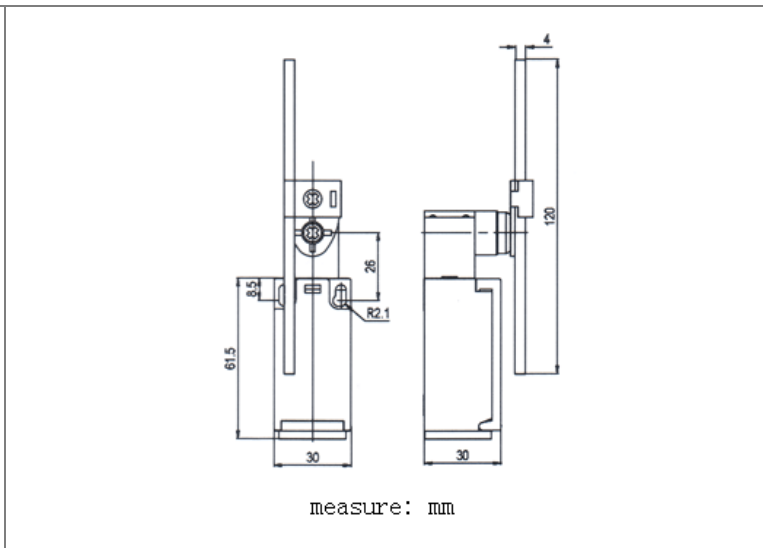

Part No.: Q0909J5

measure: mm

Part No.: Q0910J5

measure: mm

Part No.: Q0911J5

measure: mm

Switches

25.4mm = 1inch  
mm — millimeter

Switches

25.4mm = 1inch  
mm — millimeter

Part No.: Q0915J5

measure: mm

Part No.: Q0916J5

measure: mm

Part No.: Q0918J5

measure: mm

Switches

25.4mm = 1inch  
mm — millimeter

Part No.: Q0951J5

measure: mm

Switches

Part No.: Q0903J5

measure: mm

25.4mm = 1inch  
mm — millimeter

Part No.: Q0943J5

measure: mm

Switches

25.4mm = 1inch  
mm — millimeter

Part No.: Q0946J5

measure: mm

Part No.: Q0947J5

measure: mm