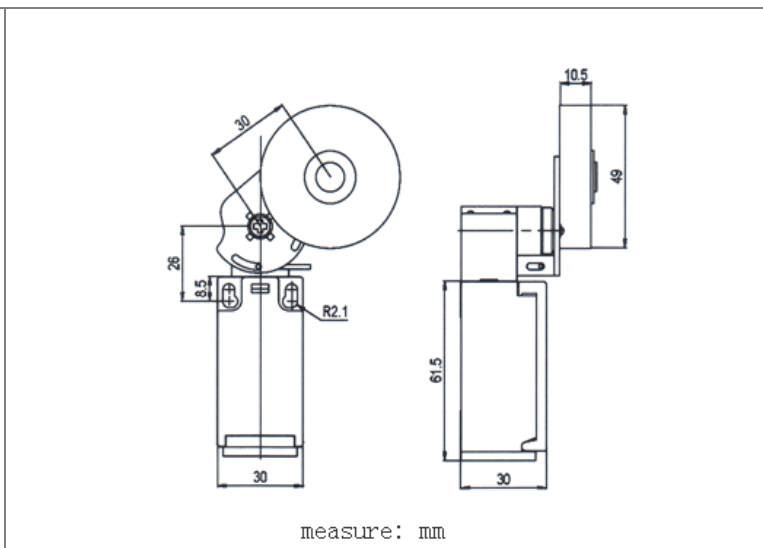

Part No.: Q0909J5

measure: mm

Part No.: Q0910J5

measure: mm

Part No.: Q0911J5

measure: mm

Switches

25.4mm = 1inch  
mm — millimeter

Switches

25.4mm = 1inch  
mm — millimeter

Part No.: Q0915J5

measure: mm

Part No.: Q0916J5

measure: mm

Part No.: Q0918J5

measure: mm

Switches

25.4mm = 1inch  
mm — millimeter

Part No.: Q0951J5

measure: mm

Switches

Part No.: Q0903J5

measure: mm

25.4mm = 1inch  
mm — millimeter

Part No.: Q0943J5

measure: mm

Switches

25.4mm = 1inch  
mm — millimeter

Part No.: Q0946J5

measure: mm

Part No.: Q0947J5

measure: mm