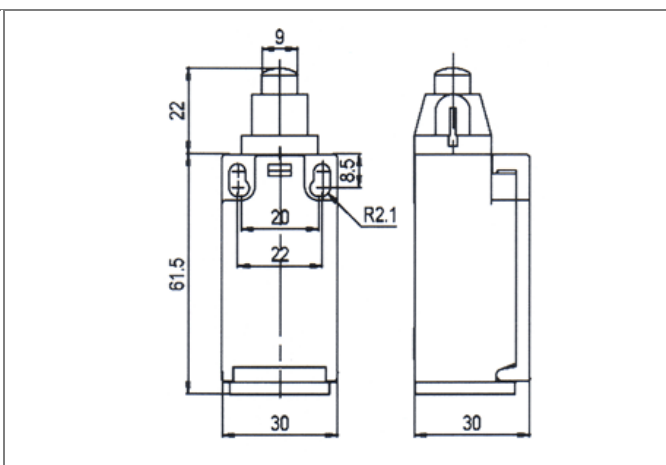

Part No.: Q0909J5

measure: mm

Part No.: Q0910J5

measure: mm

Part No.: Q0911J5

measure: mm

Switches

25.4mm = 1inch  
mm — millimeter

Switches

25.4mm = 1inch  
mm — millimeter

Part No.: Q0915J5

measure: mm

Part No.: Q0916J5

measure: mm

Part No.: Q0918J5

measure: mm

Switches

25.4mm = 1inch  
mm — millimeter

Part No.: Q0951J5

measure: mm

Switches

Part No.: Q0903J5

measure: mm

25.4mm = 1inch  
mm — millimeter

Part No.: Q0943J5

measure: mm

Switches

25.4mm = 1inch  
mm — millimeter

Part No.: Q0946J5

measure: mm

Part No.: Q0947J5

measure: mm