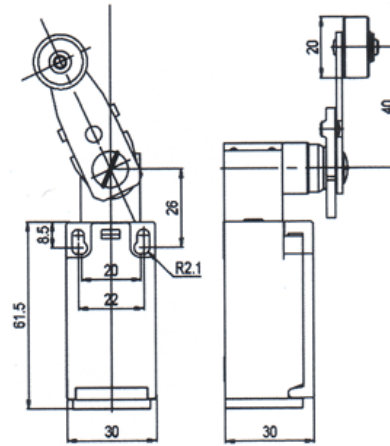

Part No.: Q0909J5

measure: mm

Part No.: Q0910J5

measure: mm

Part No.: Q0911J5

measure: mm

Switches

25.4mm = 1inch  
mm — millimeter

Switches

25.4mm = 1inch  
mm — millimeter

Part No.: Q0915J5

measure: mm

Part No.: Q0916J5

measure: mm

Part No.: Q0918J5

measure: mm

Switches

25.4mm = 1inch  
mm — millimeter

Part No.: Q0951J5

measure: mm

Switches

Part No.: Q0903J5

measure: mm

25.4mm = 1inch  
mm — millimeter

Part No.: Q0943J5

measure: mm

Switches

25.4mm = 1inch  
mm — millimeter

Part No.: Q0946J5

measure: mm

Part No.: Q0947J5

measure: mm