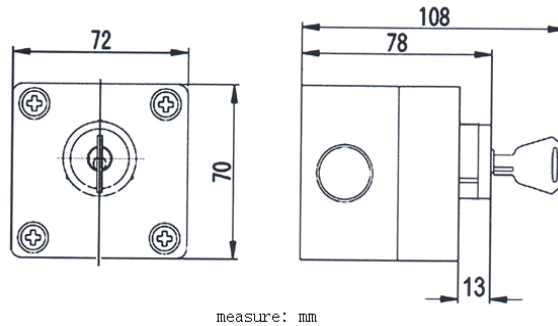

measure: mm