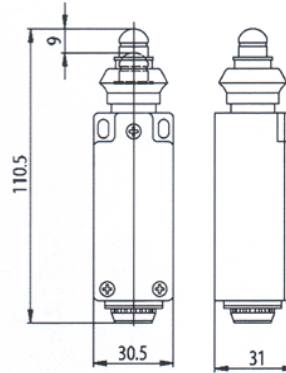

Switches

25.4mm = 1inch  
mm — millimeter

Part No.: Q0951J5

measure: mm

Switches

Part No.: Q0903J5

measure: mm

25.4mm = 1inch  
mm — millimeter

Part No.: Q0943J5

measure: mm

Switches

25.4mm = 1inch  
mm — millimeter

Part No.: Q0946J5

measure: mm

Part No.: Q0947J5

measure: mm

Part No.: Q0926J5

measure: mm

Part No.: Q0927J5

measure: mm

Switches

25.4mm = 1inch  
mm — millimeter

Part No.: Q0928J5

measure: mm

Part No.: Q0929J5

measure: mm

Part No.: Q0930J5

measure: mm

Switches

25.4mm = 1inch  
mm — millimeter