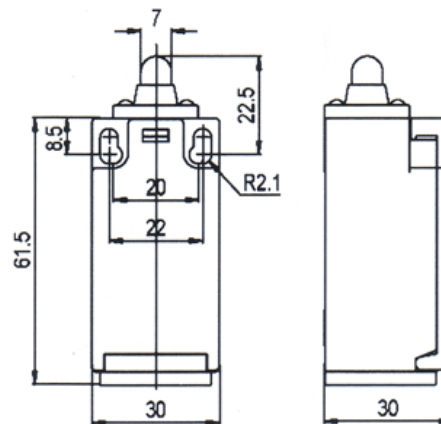

Part No.: Q0909J5

measure: mm

Part No.: Q0910J5

measure: mm

Part No.: Q0911J5

measure: mm

Switches

25.4mm = 1inch  
mm — millimeter

Switches

25.4mm = 1inch  
mm — millimeter

Part No.: Q0915J5

measure: mm

Part No.: Q0916J5

measure: mm

Part No.: Q0918J5

measure: mm

Switches

25.4mm = 1inch  
mm — millimeter

Part No.: Q0951J5

measure: mm

Switches

Part No.: Q0903J5

measure: mm

25.4mm = 1inch  
mm — millimeter

Part No.: Q0943J5

measure: mm

Switches

25.4mm = 1inch  
mm — millimeter

Part No.: Q0946J5

measure: mm

Part No.: Q0947J5

measure: mm