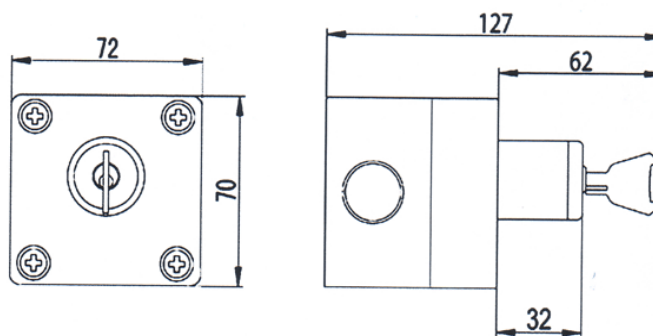

measure: mm

measure: mm

measure: mm

measure: mm