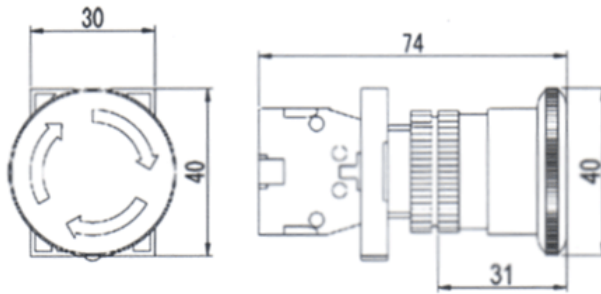

measure: mm