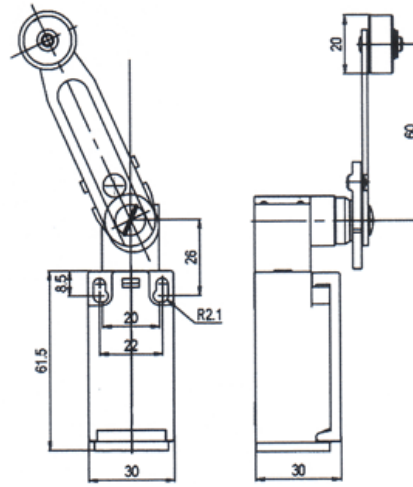

Part No.: Q0909J5

measure: mm

Part No.: Q0910J5

measure: mm

Part No.: Q0911J5

measure: mm

Switches

25.4mm = 1inch  
mm — millimeter

Switches

25.4mm = 1inch  
mm — millimeter

Part No.: Q0915J5

measure: mm

Part No.: Q0916J5

measure: mm

Part No.: Q0918J5

measure: mm

Switches

25.4mm = 1inch  
mm — millimeter

Part No.: Q0951J5

measure: mm

Switches

Part No.: Q0903J5

measure: mm

25.4mm = 1inch  
mm — millimeter

Part No.: Q0943J5

measure: mm

Switches

25.4mm = 1inch  
mm — millimeter

Part No.: Q0946J5

measure: mm

Part No.: Q0947J5

measure: mm